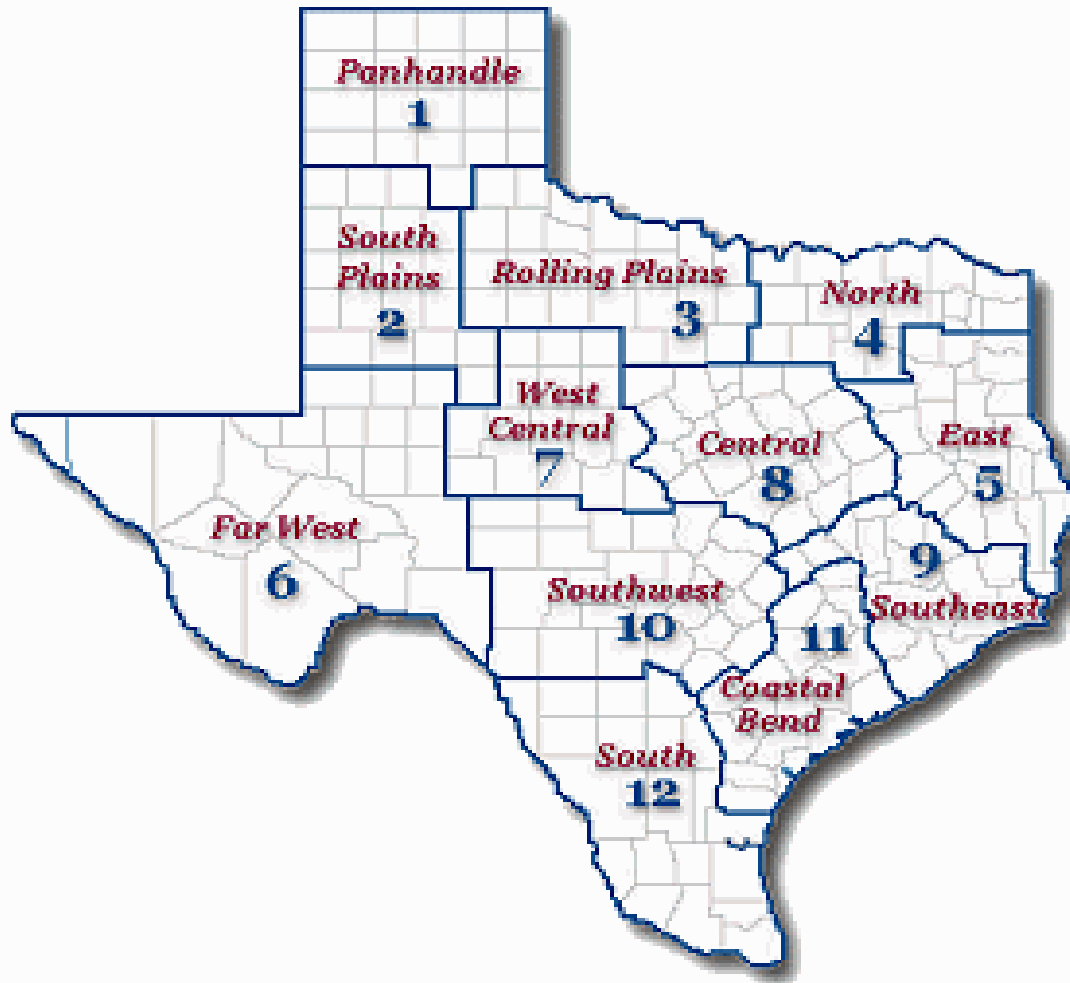

Location Selection